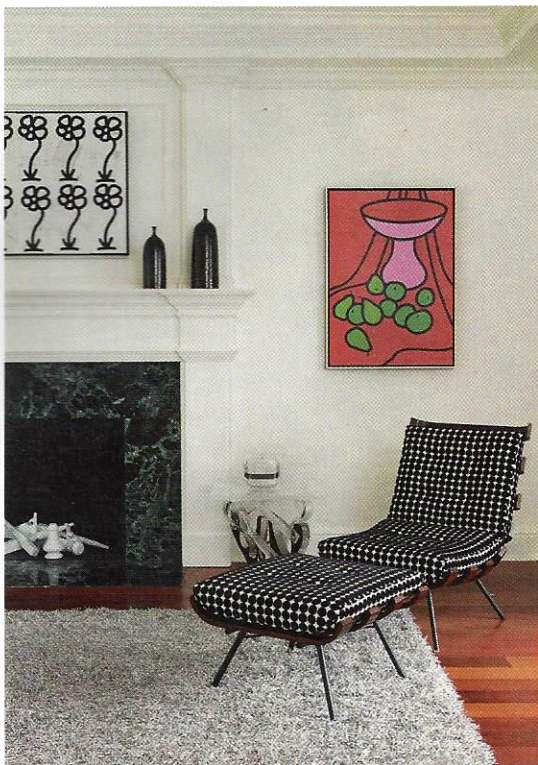

Curated Art was an important element of the design in this home designed by Ron Marshall (OPPOSITE PAGE), here in the entry alongside a contemporary black and marble tile mirror, Italian 1960s broken-egg sculpture (page 72) and Lucite console, all through John Salibello. Sources.

AT THIS FAIRFIELD COUNTY HOME, RON MARSHALL'S ROLE WAS AS MUCH CURATOR AS INTERIOR DESIGNER

BY DAVID MASELLO | PHOTOGRAPHY BY ANASTASSIOS MENTIS

Seating Arrangements (THIS PAGE, CLOCKWISE FROM ABOVE) The living room sofa is upholstered in a playful fabric from Beacon Hill; *The World* artwork is by Romero Britto; string lampshades from the Accessories Store adorn Murano lamps through John Salibello; rug is through Palace Rugs of Wilton. A walnut bench is from DDC/Minotti. Artwork by Patrick Caulfield delivers a pop of color above a chair with a matching ottoman. See *Resources*.

Distinctive Design (OPPOSITE PAGE, CLOCKWISE FROM TOP LEFT) In keeping with the couple's penchant for distinctive furniture, Marshall had a console table made with four different legs and found a pair of Italian 1960s glass-bubble chandeliers from John Salibello. The family room centers on a fireplace and includes a white leather and chrome chair from DDC/Minotti; a rug from Safavieh; and a 1960s swivel chair through John Salibello. See *Resources*.