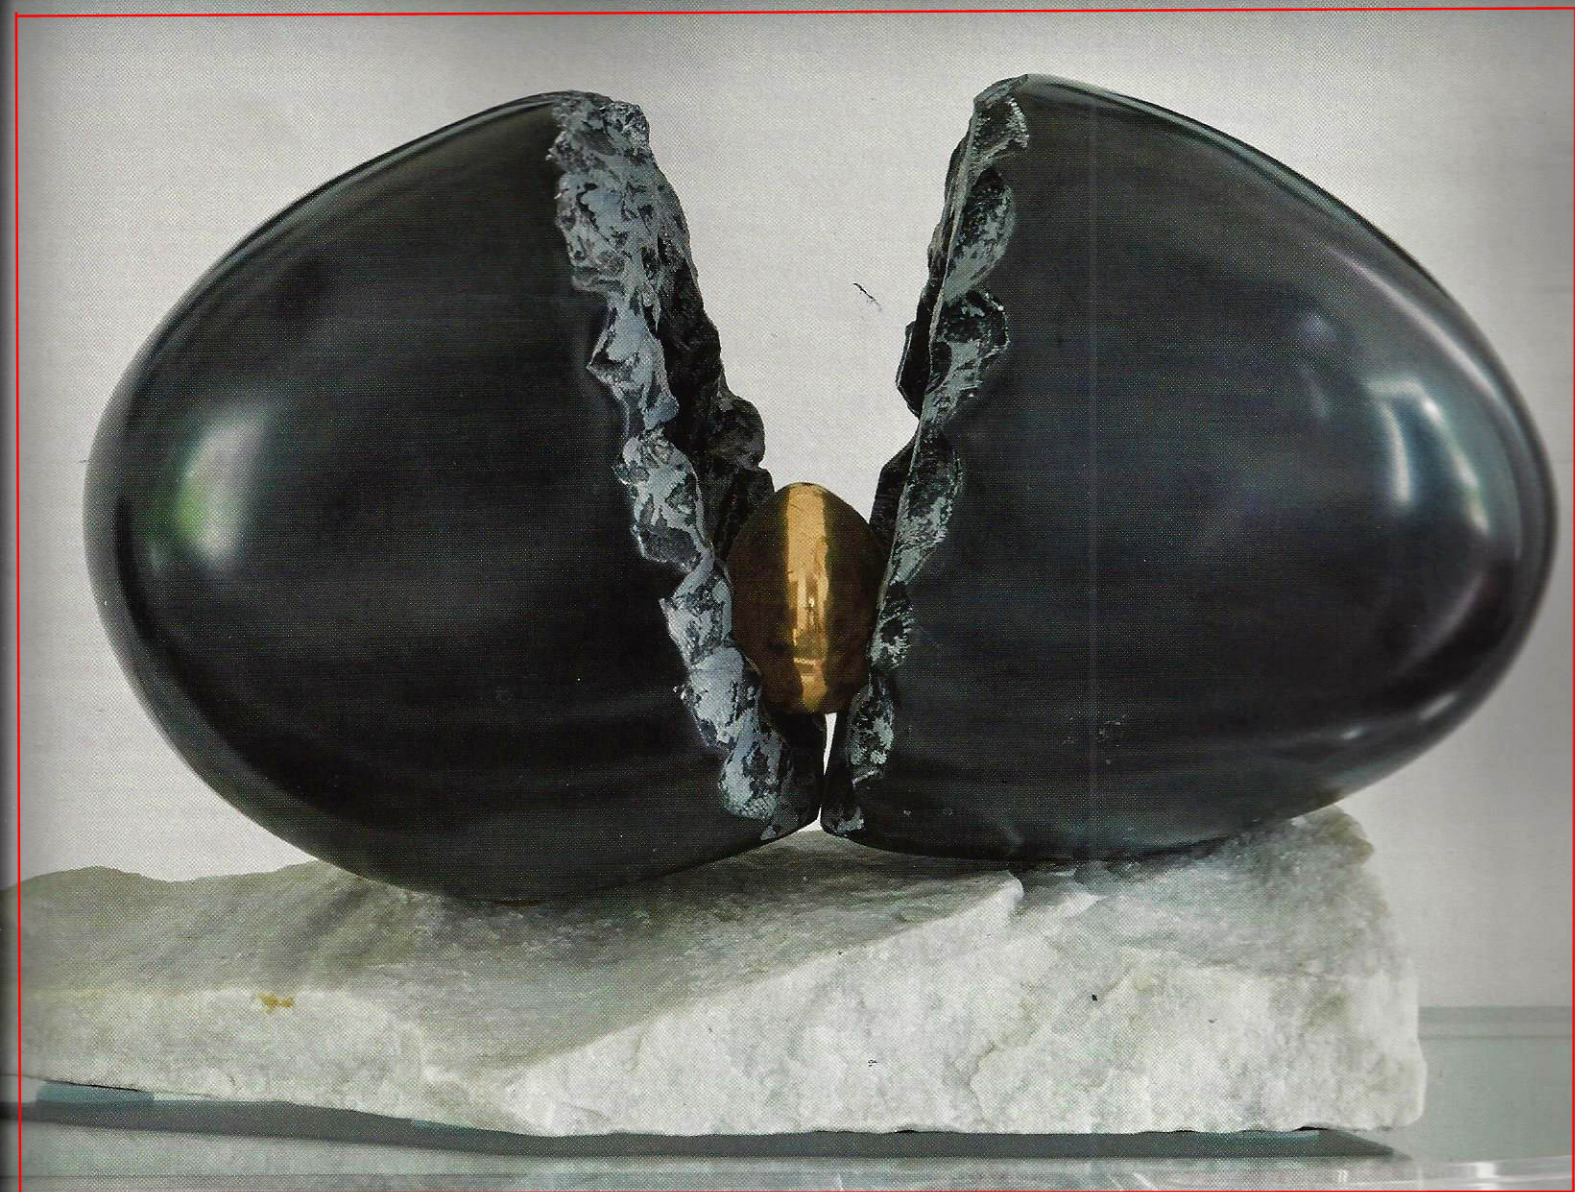

Curated Art was an important element of the design in this home designed by Ron Marshall (OPPOSITE PAGE), here in the entry alongside a contemporary black and marble tile mirror, Italian 1960s broken-egg sculpture (page 72) and Lucite console, all through John Salibello. Sources.

AT THIS FAIRFIELD COUNTY HOME, RON MARSHALL'S ROLE WAS AS MUCH CURATOR AS INTERIOR DESIGNER

BY DAVID MASELLO | PHOTOGRAPHY BY ANASTASSIOS MENTIS

Seating Arrangements (THIS PAGE, CLOCKWISE FROM ABOVE) The living room sofa is upholstered in a playful fabric from Beacon Hill; *The World* artwork is by Romero Britto; string lampshades from the Accessories Store adorn Murano lamps through John Salibello; rug is through Palace Rugs of Wilton. A walnut bench is from DDC/Minotti. Artwork by Patrick Caulfield delivers a pop of color above a chair with a matching ottoman. See *Resources*.